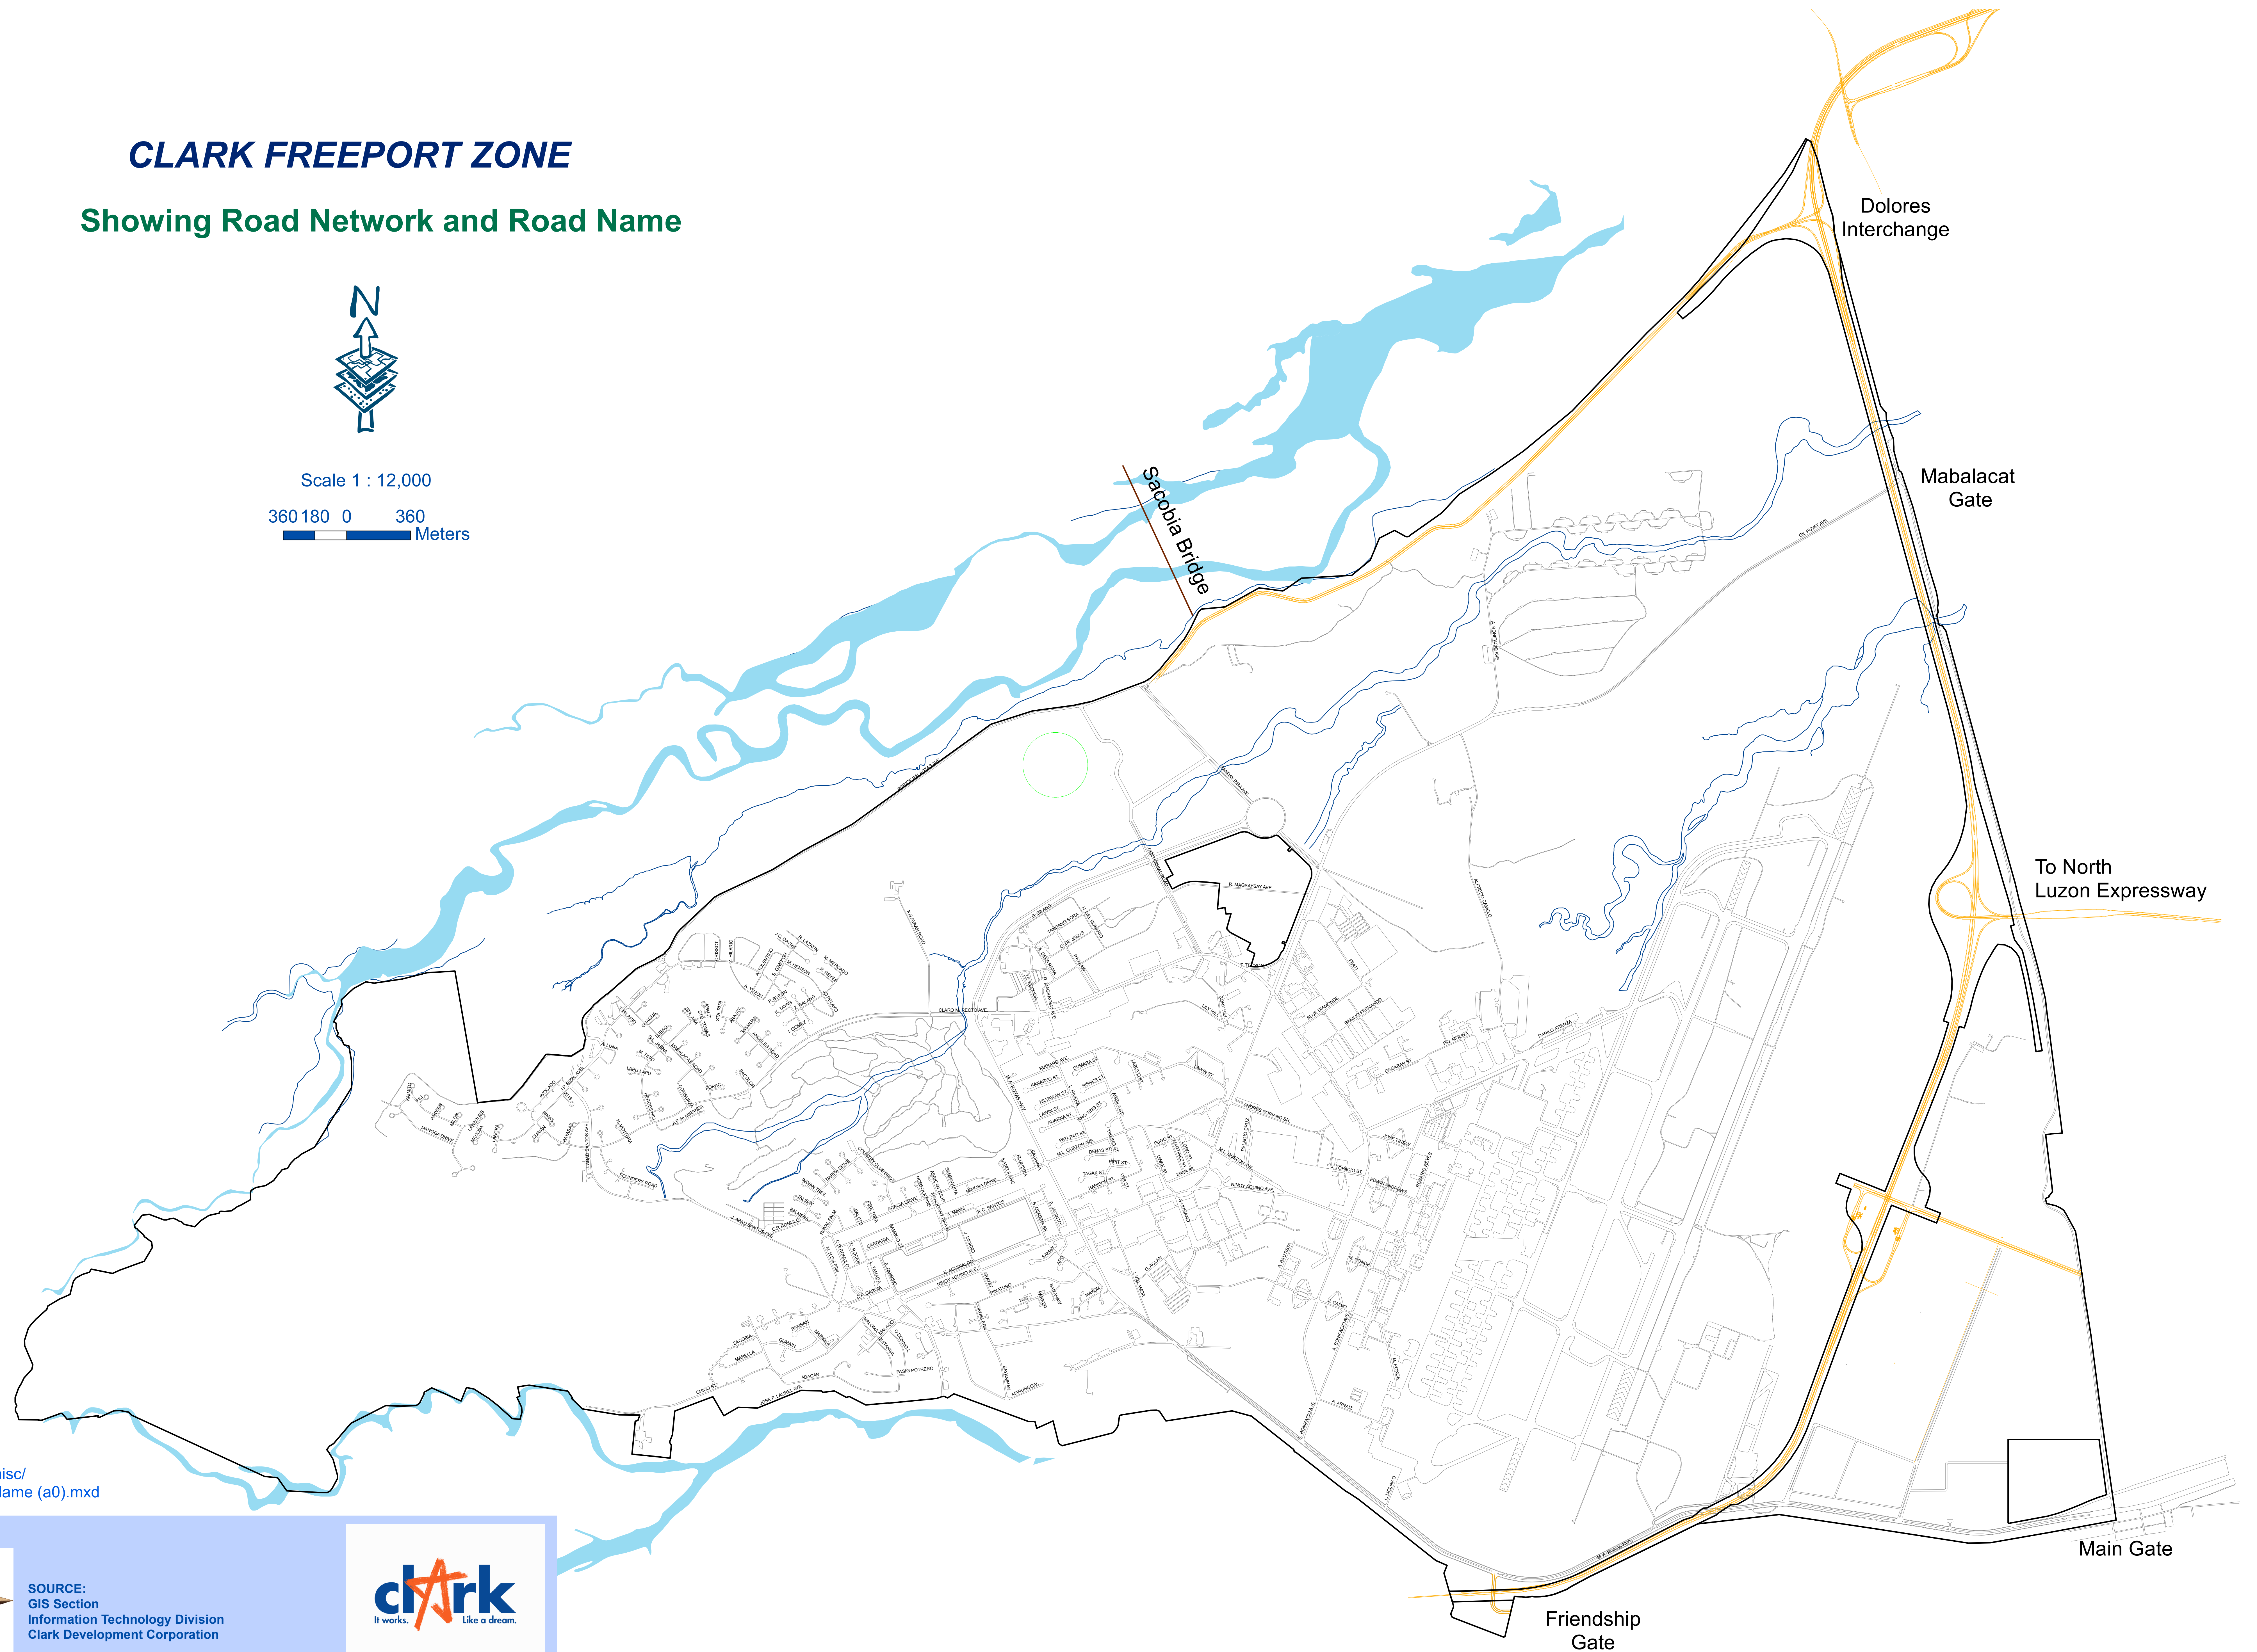

CLARK FREEPORT ZONE

Showing Road Network and Road Name

Scale 1 : 12,000
360 180 0 360
Meters

z:/arcgis_data/misc/
Road Network Name (a0).mxd

SOURCE:
GIS Section
Information Technology Division
Clark Development Corporation